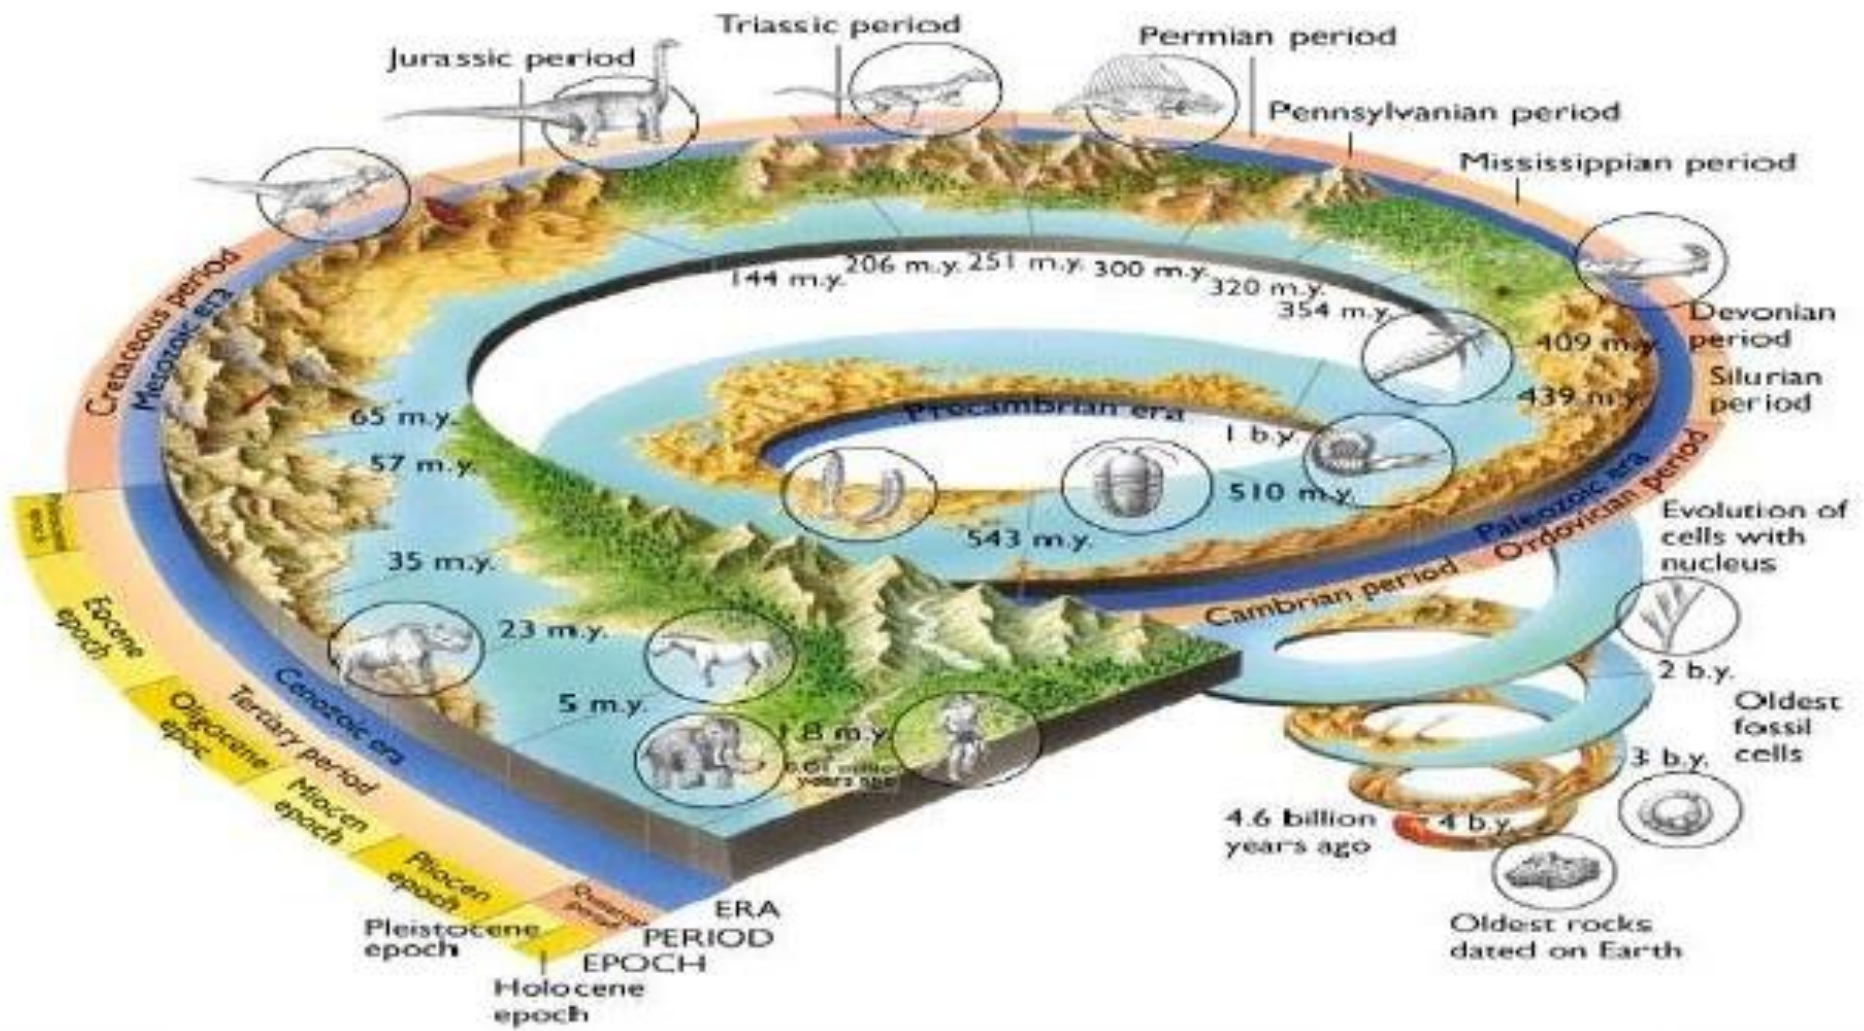

A world map where the landmasses are depicted as a dense network of glowing yellow and white points, representing city lights at night. The oceans are a dark, deep blue. The map is centered on the Atlantic Ocean, showing North and South America on the left, and Europe, Africa, and Asia on the right.

ANTROPOCENO

Antropoceno

año 1800

Holoceno

11.750 años

Pleistoceno

2 millones de años

<https://www.youtube.com/watch?v=WfGMYdaICIU>